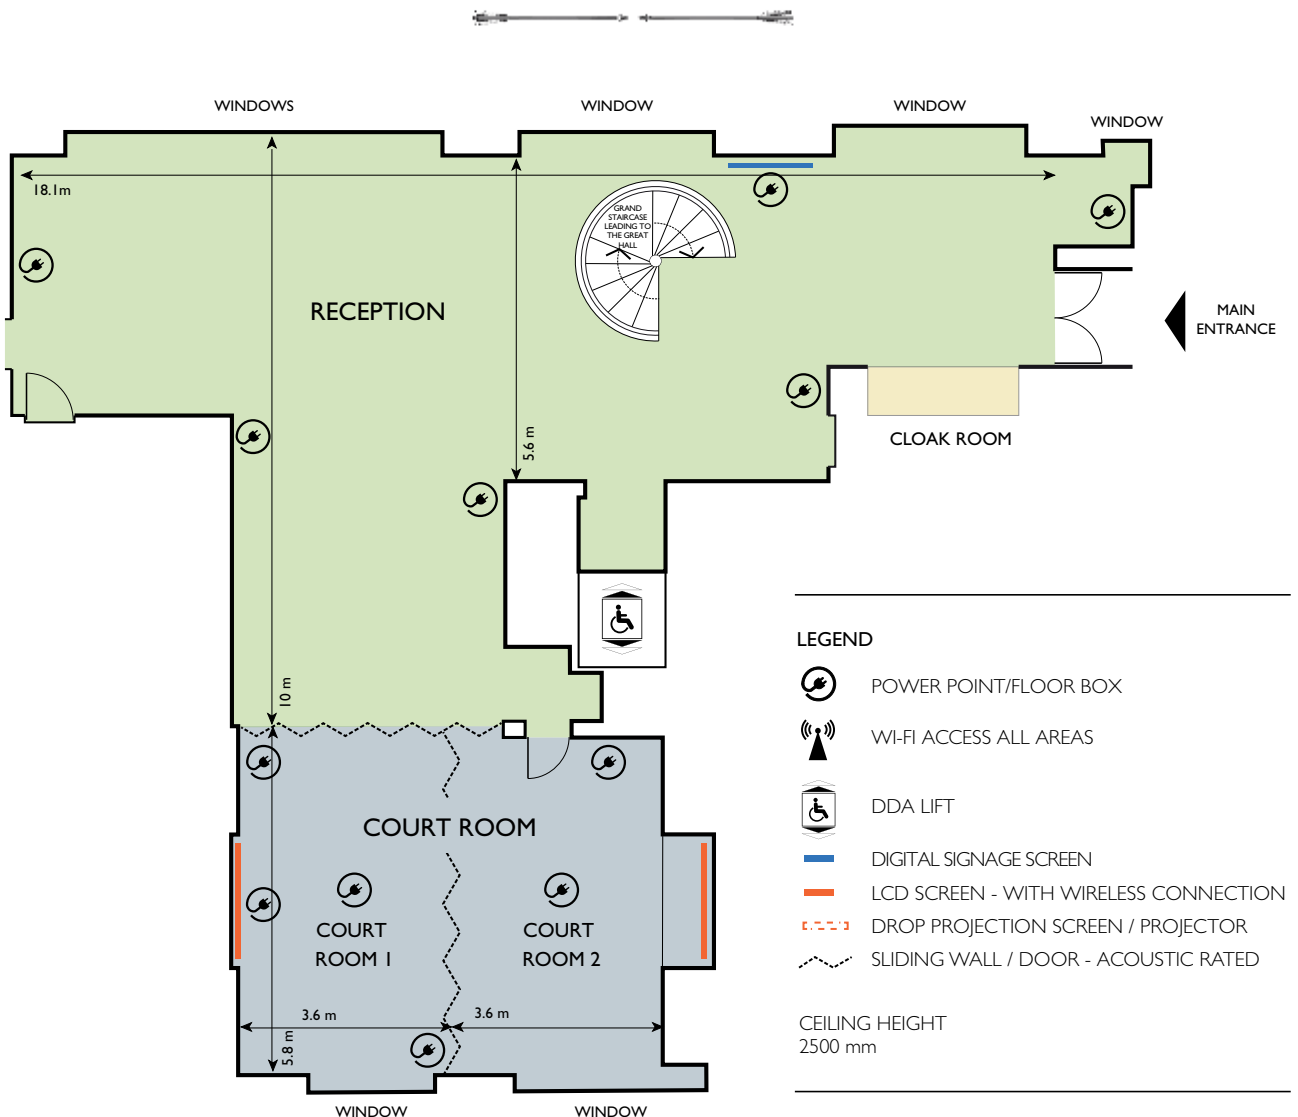

## GROUND FLOOR

# LOWER FLOOR

## LEGEND

	MICROPHONE SOCKET		DIGITAL SIGNAGE SCREEN
	POWER POINT/FLOOR BOX		LCD SCREEN - WITH WIRELESS CONNECTION
	WI-FI ACCESS ALL AREAS		DROP PROJECTION SCREEN / PROJECTOR
	DDA LIFT		SLIDING WALL / DOOR - ACOUSTIC RATED

## ROOM CAPACITIES

Floor	Room									Reception	Exhibitions
GROUND FLOOR	Reception	N/A	N/A	N/A	N/A	N/A	N/A	N/A	N/A	120	Please enquire for capacities
	Court Room	32	N/A	12	40	24	32	20	20	46	
	Court Room 1	16	N/A	N/A	20	18	16	10	10	23	
	Court Room 2	16	N/A	N/A	20	18	16	10	10	23	
LOWER FLOOR	The Great Hall	40	60	60	160	65	122	100	80	160	
	Meeting Room	16	N/A	N/A	16	N/A	N/A	N/A	20	N/A	