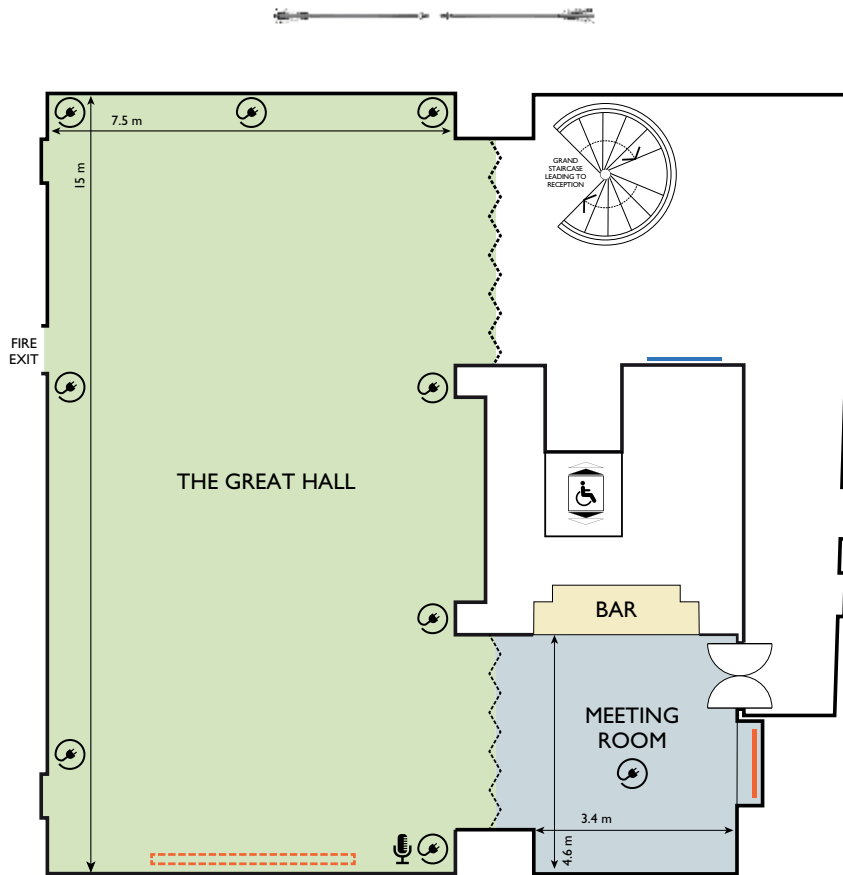

## GROUND FLOOR

# LOWER FLOOR

## LEGEND

	MICROPHONE SOCKET		DIGITAL SIGNAGE SCREEN
	POWER POINT/FLOOR BOX		LCD SCREEN - WITH WIRELESS CONNECTION
	WI-FI ACCESS ALL AREAS		DROP PROJECTION SCREEN / PROJECTOR
	DDA LIFT		SLIDING WALL / DOOR - ACOUSTIC RATED

## ROOM CAPACITIES

Floor	Room									Reception	Exhibitions
GROUND FLOOR	Reception	N/A	N/A	N/A	N/A	N/A	N/A	N/A	N/A	120	Please enquire for capacities
	Court Room	32	N/A	12	40	24	32	20	20	46	
	Court Room 1	16	N/A	N/A	20	18	16	10	10	23	
	Court Room 2	16	N/A	N/A	20	18	16	10	10	23	
LOWER FLOOR	The Great Hall	40	60	60	160	65	122	100	80	160	
	Meeting Room	16	N/A	N/A	16	N/A	N/A	N/A	20	N/A	